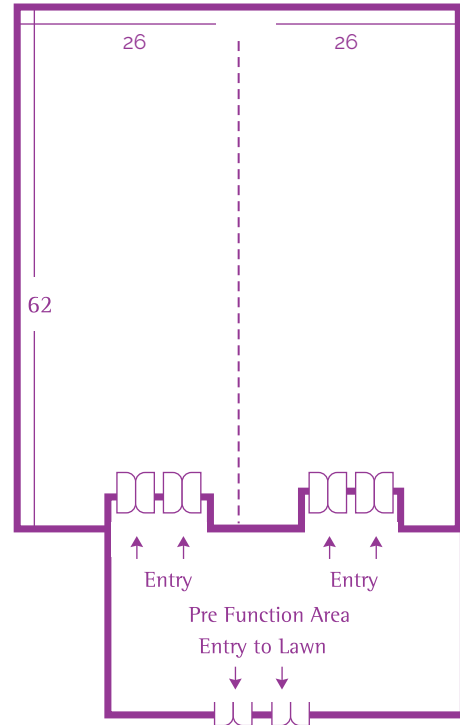

Seasons Hall

Dimension 64'X57'
Area 3700 sq. ft. | Ceiling 11'

Theatre	350 Guests
Class Room	150 Guests
U-Shape	70 Guests
Cluster	160 Guests

HOTEL
ROYAL ORCHID
BANGALORE

1, Golf Avenue Road, Adjoining KGA,
Airport Road, Bangalore- 560008 T: 91 80 4178 3000