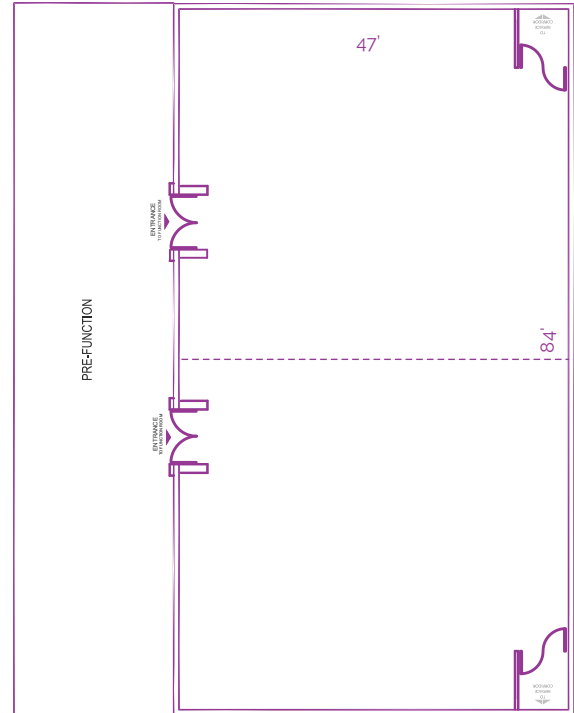

Crystal

Dimension 84'X47'
Area 3948 sq. ft. | Ceiling 18'

Theater	400 guests
Classroom	200 guests
U-Shape	125 guests
Cluster	175 guests
Lounge	160 guests

HOTEL
ROYAL ORCHID
JAIPUR

Tonk Road, Durgapura, Jaipur,
Rajasthan, India – 302 018 T +91 141 7191919